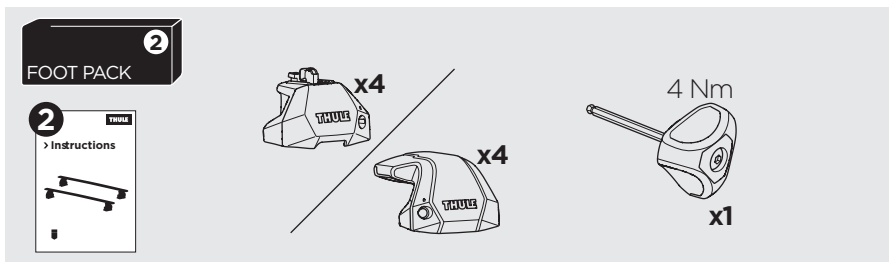

1

Kit 187173

BMW 2-Series (G42), 2-dr Coupé, 22-
BMW 4-Series (G22), 2-dr Coupé, 21-

This kit is only for vehicles with fixpoint mounting.

3

4

5

6